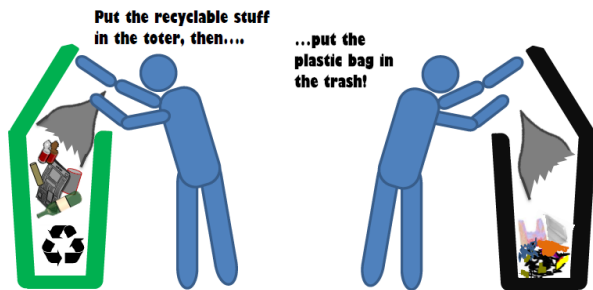

CASELLA—unofficial calendar

- Recycling is collected on shaded weeks only.
- Trash is collected weekly.
- Place toters at the curb by 7am on your collection day.
- Plastic bags and Styrofoam are not allowed in recycling.

Bulk pick-up dates to be determined.

Remember:

Do not put plastic film of any kind in recycling. This includes “recyclable” plastic bags.

Please call the town hall at 603-382-8253 ext 4 with questions.

2018

JANUARY

S	M	T	W	T	F	S
	1	2	3	4	5	6
7	8	9	10	11	12	13
14	15	16	17	18	19	20
21	22	23	24	25	26	27
28	29	30	31			

FEBRUARY

S	M	T	W	T	F	S
				1	2	3
4	5	6	7	8	9	10
11	12	13	14	15	16	17
18	19	20	21	22	23	24
25	26	27	28			

MARCH

S	M	T	W	T	F	S
				1	2	3
4	5	6	7	8	9	10
11	12	13	14	15	16	17
18	19	20	21	22	23	24
25	26	27	28	29	30	31

APRIL

S	M	T	W	T	F	S
1	2	3	4	5	6	7
8	9	10	11	12	13	14
15	16	17	18	19	20	21
22	23	24	25	26	27	28
29	30					

MAY

S	M	T	W	T	F	S
		1	2	3	4	5
6	7	8	9	10	11	12
13	14	15	16	17	18	19
20	21	22	23	24	25	26
27	28	29	30	31		

JUNE

S	M	T	W	T	F	S
					1	2
3	4	5	6	7	8	9
10	11	12	13	14	15	16
17	18	19	20	21	22	23
24	25	26	27	28	29	30

JULY

S	M	T	W	T	F	S
1	2	3	4	5	6	7
8	9	10	11	12	13	14
15	16	17	18	19	20	21
22	23	24	25	26	27	28
29	30	31				

AUGUST

S	M	T	W	T	F	S
			1	2	3	4
5	6	7	8	9	10	11
12	13	14	15	16	17	18
19	20	21	22	23	24	25
26	27	28	29	30	31	

SEPTEMBER

S	M	T	W	T	F	S
						1
2	3	4	5	6	7	8
9	10	11	12	13	14	15
16	17	18	19	20	21	22
23	24	25	26	27	28	29
30						

OCTOBER

S	M	T	W	T	F	S
	1	2	3	4	5	6
7	8	9	10	11	12	13
14	15	16	17	18	19	20
21	22	23	24	25	26	27
28	29	30	31			

NOVEMBER

S	M	T	W	T	F	S
					1	2
3	4	5	6	7	8	9
10	11	12	13	14	15	16
17	18	19	20	21	22	23
24	25	26	27	28	29	30

DECEMBER

S	M	T	W	T	F	S
						1
2	3	4	5	6	7	8
9	10	11	12	13	14	15
16	17	18	19	20	21	22
23	24	25	26	27	28	29
30	31